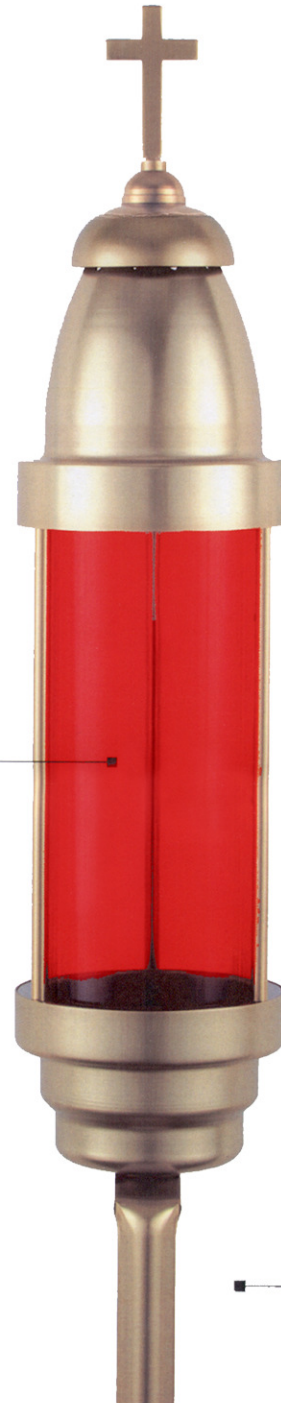

**\$96.00**  
PLUS TAX

# VIGIL LIGHT

Candle  
insert

### 3 Solid Post for Support

The three solid post are spaced around the lenses equally and attached to the top and to the bottom for additional support while providing an elegant design.

### A Stay in Place Ground Stake

A flanged ground stake designed to stay in place and to keep the memorial light upright. The off-center ground stake permits the light to fit flush along the base of a monument or to stand independently by itself. Also included is the vase mount adaptor to be used with the 7" liner.