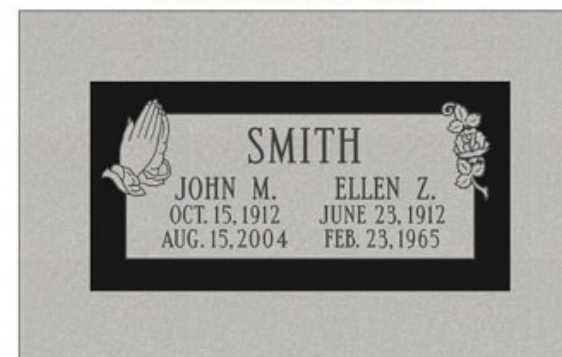

India Black

Phone: (847) 888-4190 or Fax: (847) 888-4461