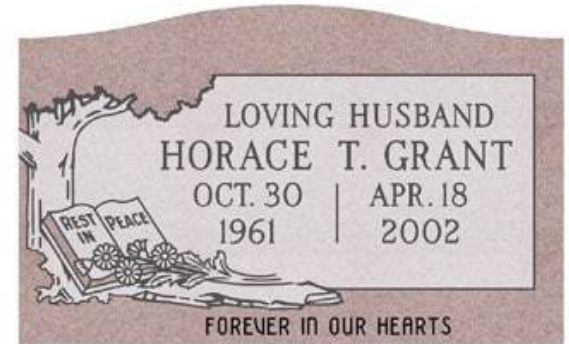

Elgin Granite Works

Individual Slant Markers

24 inch(wide) X16 inch (high)

Wausau Red

India Black

Canadian Pink

Carnelian

Colonial Rose