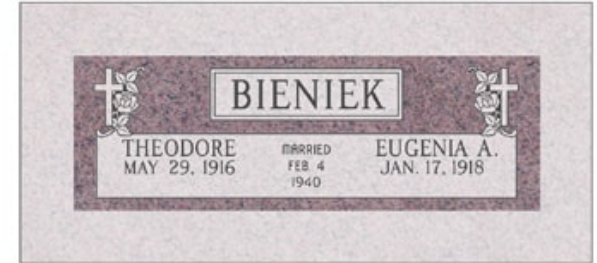

Elgin Granite Works Companion Lawn Level Markers

44 inches X 20 inches

for marking two graves

Carnelian

Colonial Rose

Canadian Pink

Rib Mountain

Impala Charcoal Gray